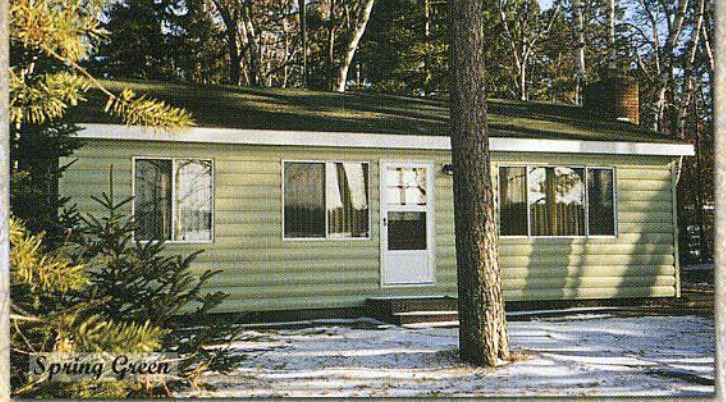

Spring Green

Call Today!