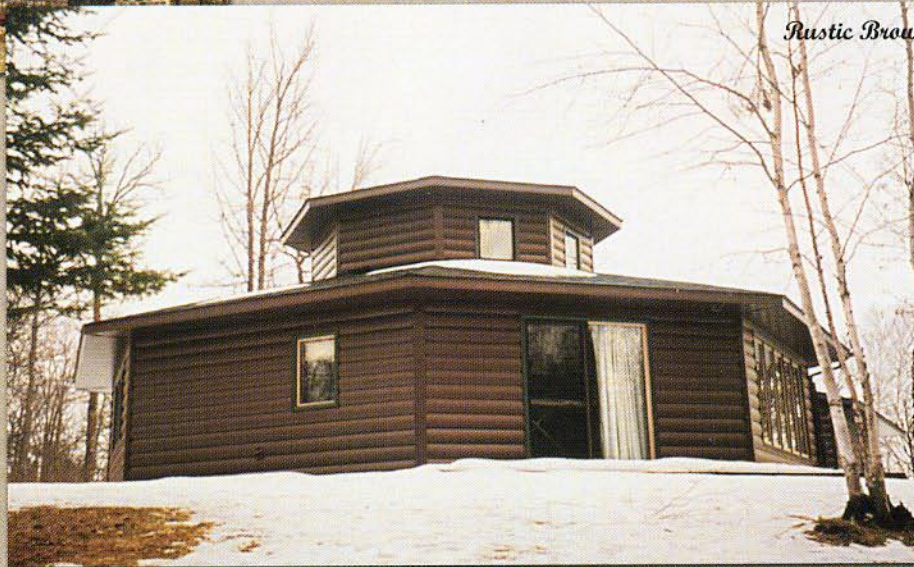

LOG HOME SIDING

SEAMLESS STEEL

*"The Siding Without
the QUACKS!"*

REVOLUTIONARY!

ABC Seamless Log Home Siding

A log home doesn't have to be made out of logs anymore. ABC Seamless has an alternative to the wood log look. It's maintenance-free seamless steel log home siding. This siding will transform your house into a rustic log home right before your eyes. Its look is so authentic you won't believe your new log home is made of steel. If you're thinking about log siding, consider the advantages of seamless steel log home siding.

Advantages

Just like our traditional seamless steel siding, our steel log home siding is manufactured on site, seamless and comes in a variety of colors and sizes. This allows you the choice of color and style and gives your home a more realistic log look without the ugly seams. Not only does it give you the real log home look, it helps lower heating and cooling costs, will not rot, peel, flake or blister and comes with a lifetime-limited warranty never to crack, chip or rust.

Cedarwood

Rustic Brown

ABC Seamless Steel Log Home Siding offers you the log look without the maintenance hassle.

Better Than The Real Thing

Maintenance on a wood log home can be expensive and time consuming. Why spend your free time staining, caulking, fixing leaks and replacing rotten logs when you have to do it all over again in a couple of years. ABC Seamless Steel Log Home Siding can be installed directly over your existing log exterior, giving you a maintenance-free log home. Your home will be as beautiful years from now as the day it was installed. The big difference is the time and money you will save without sacrificing your home's natural appearance.