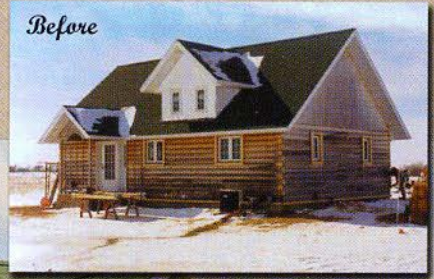

LOG HOME SIDING

SEAMLESS STEEL

*"The Siding Without
the QUACKS!"*

REVOLUTIONARY!

ABC Seamless Log Home Siding

A log home doesn't have to be made out of logs anymore. ABC Seamless has an alternative to the wood log look. It's maintenance-free seamless steel log home siding. This siding will transform your house into a rustic log home right before your eyes. Its look is so authentic you won't believe your new log home is made of steel. If you're thinking about log siding, consider the advantages of seamless steel log home siding.

Advantages

Just like our traditional seamless steel siding, our steel log home siding is manufactured on site, seamless and comes in a variety of colors and sizes. This allows you the choice of color and style and gives your home a more realistic log look without the ugly seams. Not only does it give you the real log home look, it helps lower heating and cooling costs, will not rot, peel, flake or blister and comes with a lifetime-limited warranty never to crack, chip or rust.

Cedarwood

Rustic Brown

ABC Seamless Steel Log Home Siding offers you the log look without the maintenance hassle.

Better Than The Real Thing

Maintenance on a wood log home can be expensive and time consuming. Why spend your free time staining, caulking, fixing leaks and replacing rotten logs when you have to do it all over again in a couple of years. ABC Seamless Steel Log Home Siding can be installed directly over your existing log exterior, giving you a maintenance-free log home. Your home will be as beautiful years from now as the day it was installed. The big difference is the time and money you will save without sacrificing your home's natural appearance.