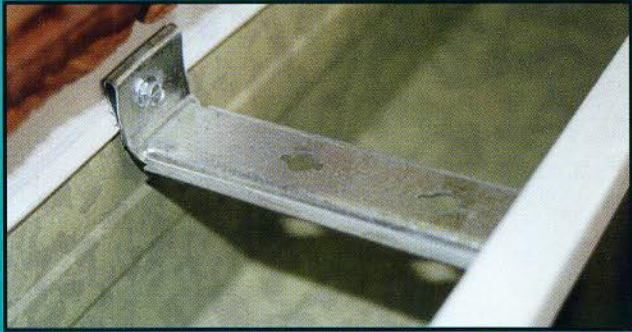

DESIGNER GUTTER

Features

Our hidden gutter hangers are made extra wide to provide superior support.

The ABC Seamless Designer Gutter features durable downspout extensions that flip up. This reduces possible damage to the gutter system or lawn.

When flipped down, our larger downspout extensions carry water farther away from your home's foundation.

For more than 20 years ABC Seamless has manufactured seamless siding and seamless gutters on more than 200,000 job sites. ABC Seamless also installs soffit, fascia and replacement windows on residential and commercial buildings.

Our Designer Gutter is **bigger**. It carries away 23 percent more water than the old style gutter. Plus, it reduces the chance of foundation erosion, basement flooding and moisture buildup.

Clogging may be a problem with the smaller old style gutter, causing water overflow.